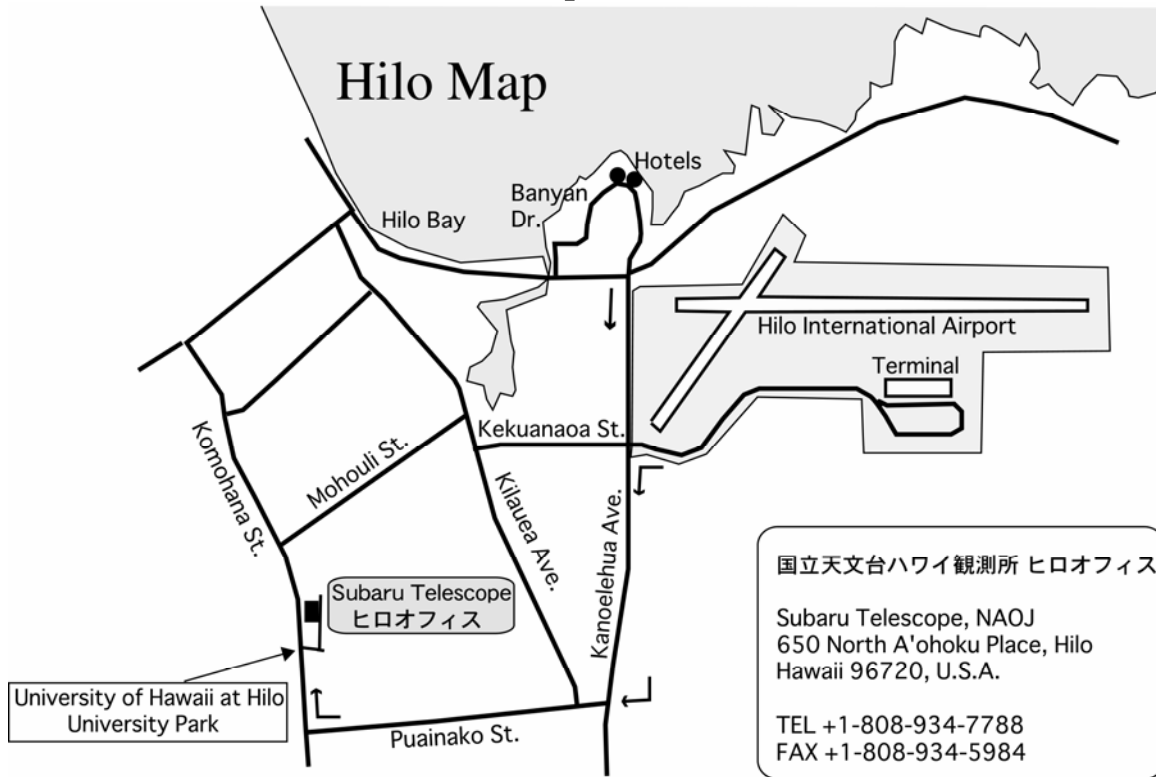

## Map of Hilo

### ○ Directions to the Subaru Telescope office in Hilo

1. From Hilo International Airport (about 20 min.)

Take a left at the airport intersection onto Kanoelehua Avenue (Highway 11). Make a right onto Puainako Street. At the top of the street, make a right onto Komohana Street. Make a right into “University of Hawaii at Hilo, University Park.” Make a left onto North A'ohoku Street. Subaru Telescope is the last white building on the left.

2. From Hawaii Naniloa Hotel and Hilo Hawaiian Hotel (about 20 min.)

Take a left out of the hotels, toward the airport. Go straight ahead on Kanoelehua Avenue, past the airport, and continue as in “From Hilo International Airport.”

### ○ Hotels in Hilo

1. Hawaiian Naniloa Hotel  
93 Banyan Drive, Hilo, Hawaii 96720  
Phone: +1-808-969-3333 FAX: +1-808-969-6622
2. Hilo Hawaiian Hotel  
71 Banyan Drive, Hilo, Hawaii 96720  
Phone: +1-808-935-9361 FAX: +1-808-961-9642